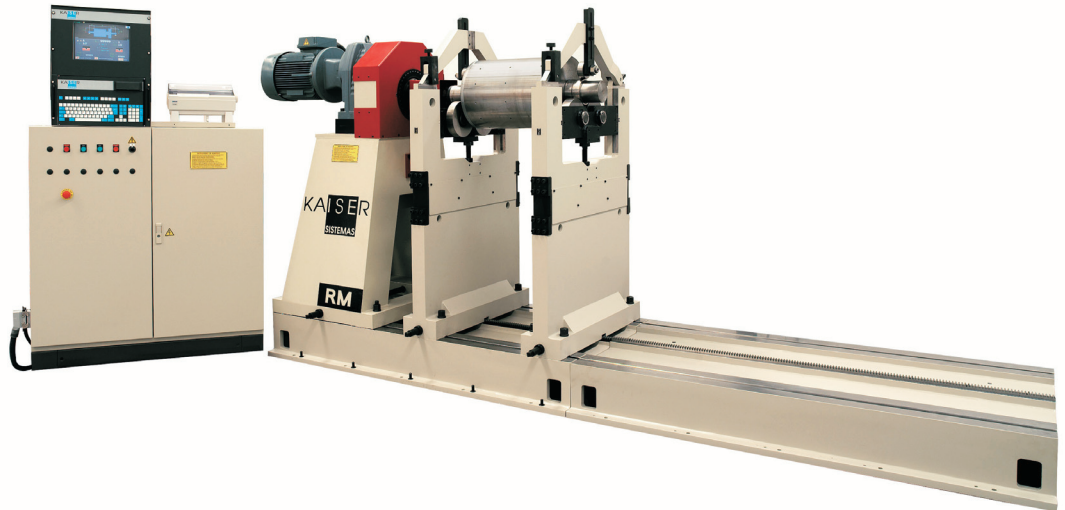

**APPLICATIONS**

WHEEL SET • OTHER APPLICATIONS

**HORIZONTAL BALANCING MACHINE RM2000.2**

Horizontal Balancing Machines for wheels, discs & wheel sets.

Can be supplied with accessory for balancing with their own grease boxes.

**TECHNICAL CHARACTERISTICS**

**Rotor weight up to 3.000 Kg.**

**Rotor length up to 3.000 mm.**

**REFERENCES**

- MECANIZACIÓN SA
- FAIVELEY